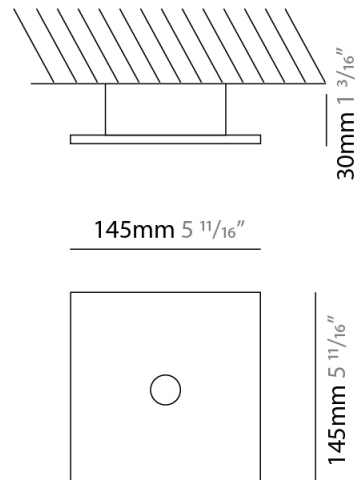

PROJECT	
TYPE	
SPECIFIER	
QUANTITY	
DATE	

SHELL 1 SURFACE

D42038-

base number   Finish
Options

1. To build a product code in our configurator select the specify button on the base model # product page
2. To build a manual product code on this datasheet choose from the options listed below in blue font and add the suffix to the base model #

GENERAL

Series: Shell
Subseries: Shell 1
Partner: Icone
Division: Design
Installation: Surface
Product Type: Ceiling Surface
Mounting Location: Ceiling
Light Distribution: Direct

PHYSICAL

Shape: Square
Length (mm): 145
Length (in): 5 ¹¹/₁₆
Width (mm): 145
Width (in): 5 ¹¹/₁₆
Height (mm): 30
Height (in): 1 ³/₁₆
Fixture Finish: WHI / BLK / GRY / GLF / SLF
Fixture Material: Aluminum

ELECTRICAL

Lamp Type: LED
Total Output Wattage (W): 4.5
Dimming: Electronic Low Voltage Dimming
Input Voltage (V): 120Vac Direct Line

LED

Number of LEDs: 1
Color Temperature (°K): 3000
Nominal Lumen (lm): 350
CRI: >90 CRI
Lamp Life (hrs): 50000

OPTICAL

RATINGS AND CERTIFICATIONS

Certified By: Certified for North American Standards
IP rating: IP20